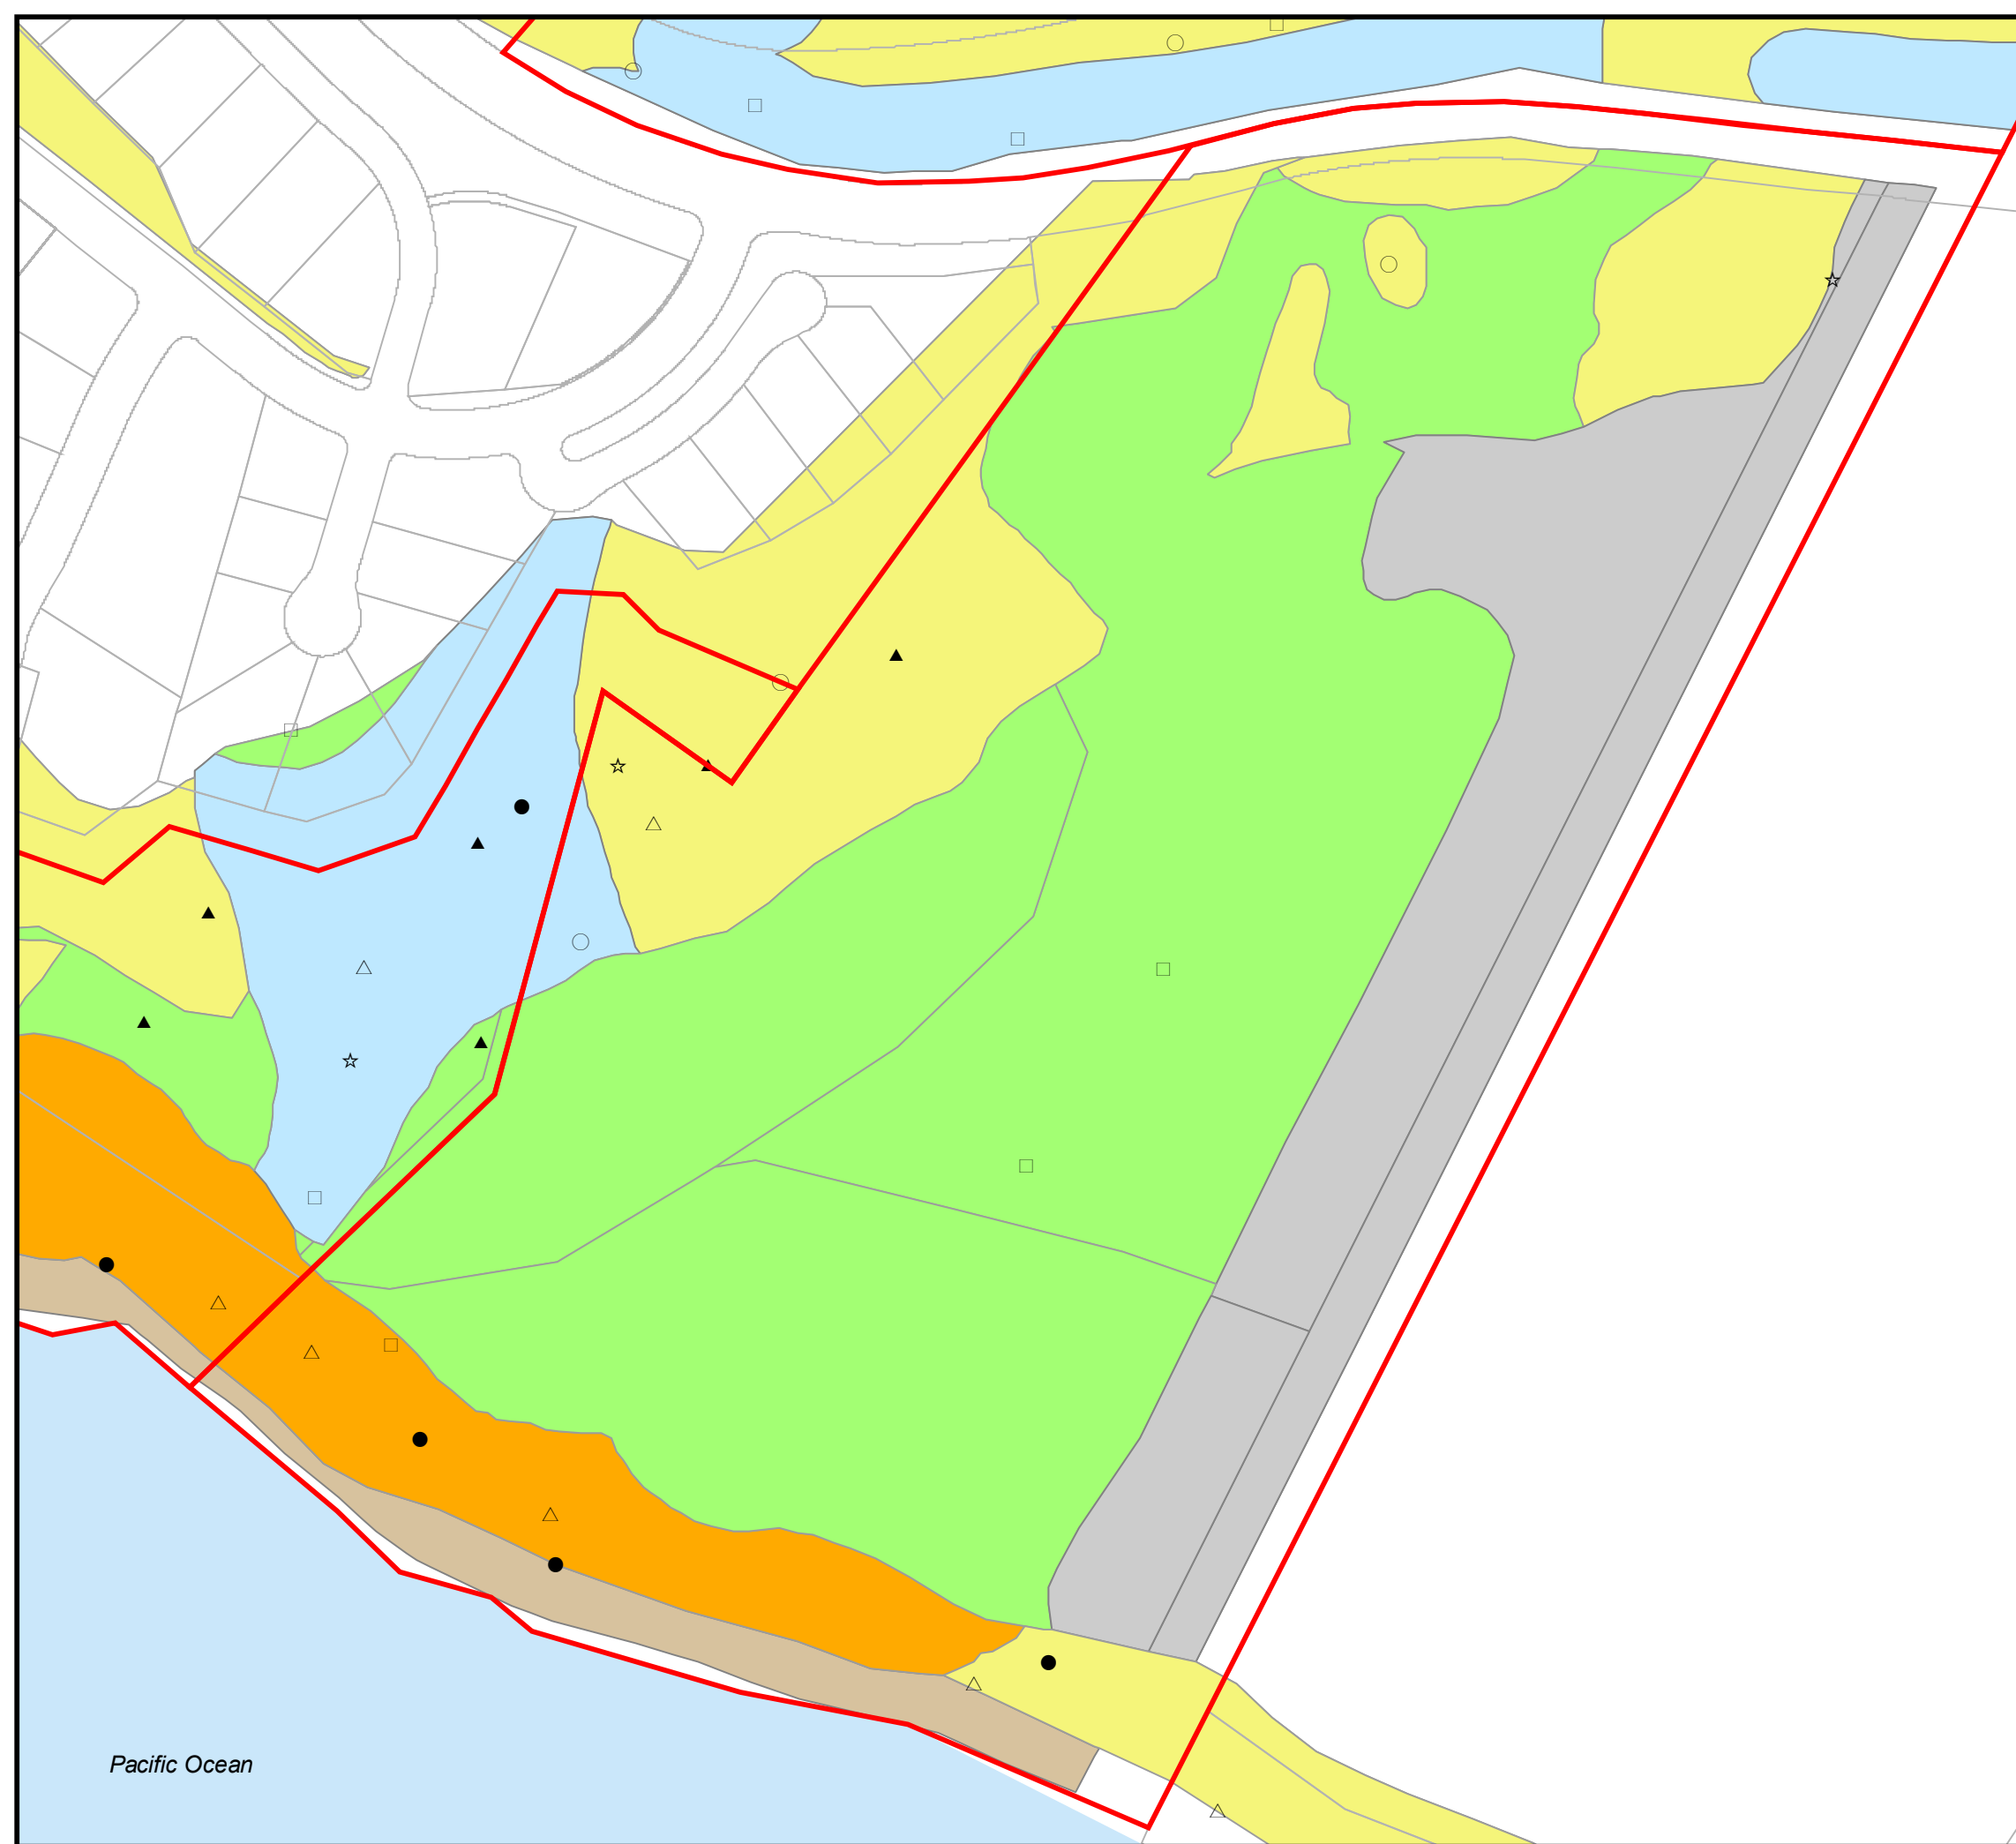

NCCP Preserve Properties Shoreline Park

Pacific Ocean