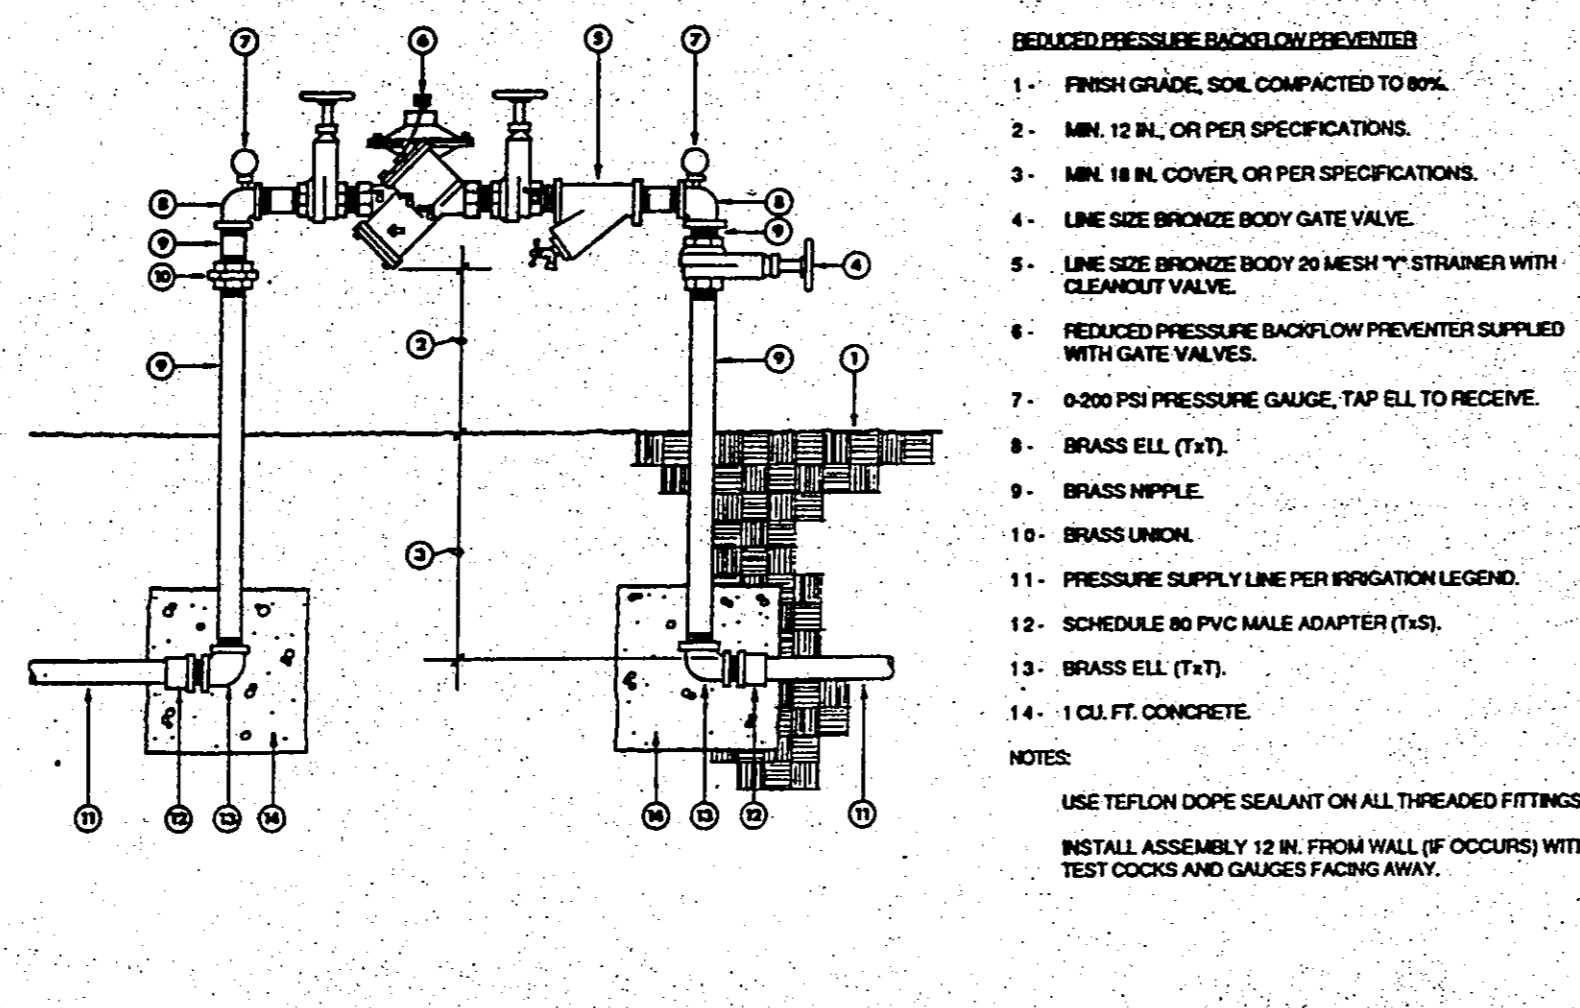

| | |
|--|--|
| | |
| | |
| | |
| | |
| | |

JOB NO. 7030

DATE JUNE 1, 1998

SCALE N/A

SHEET

L-18

OF L-20

NORTH

BACKFLOW DEVICE

REMOTE CONTROL VALVE

ROTOR POP-UP SPRINKLER

TREE PLANTING

SHRUB PLANTING

CONTROLLER

SHRUB POP-UP SPRINKLER

QUICK COUPLER VALVE