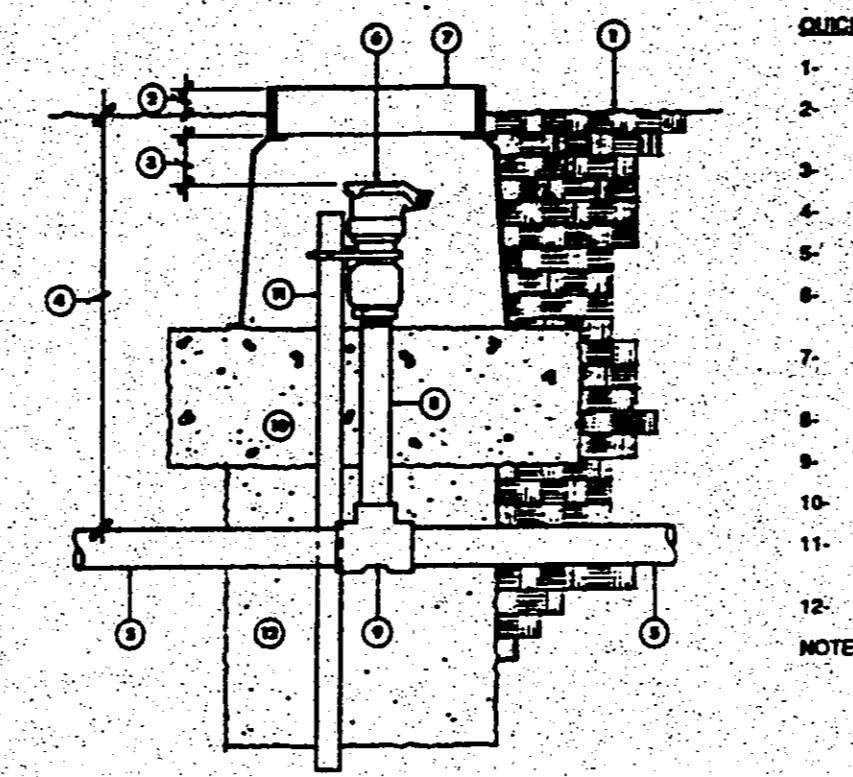

BACKFLOW DEVICE

REMOTE CONTROL VALVE

ROTOR POP-UP SPRINKLER

TREE PLANTING

SHRUB PLANTING

CONTROLLER

SHRUB POP-UP SPRINKLER

QUICK COUPLER VALVE