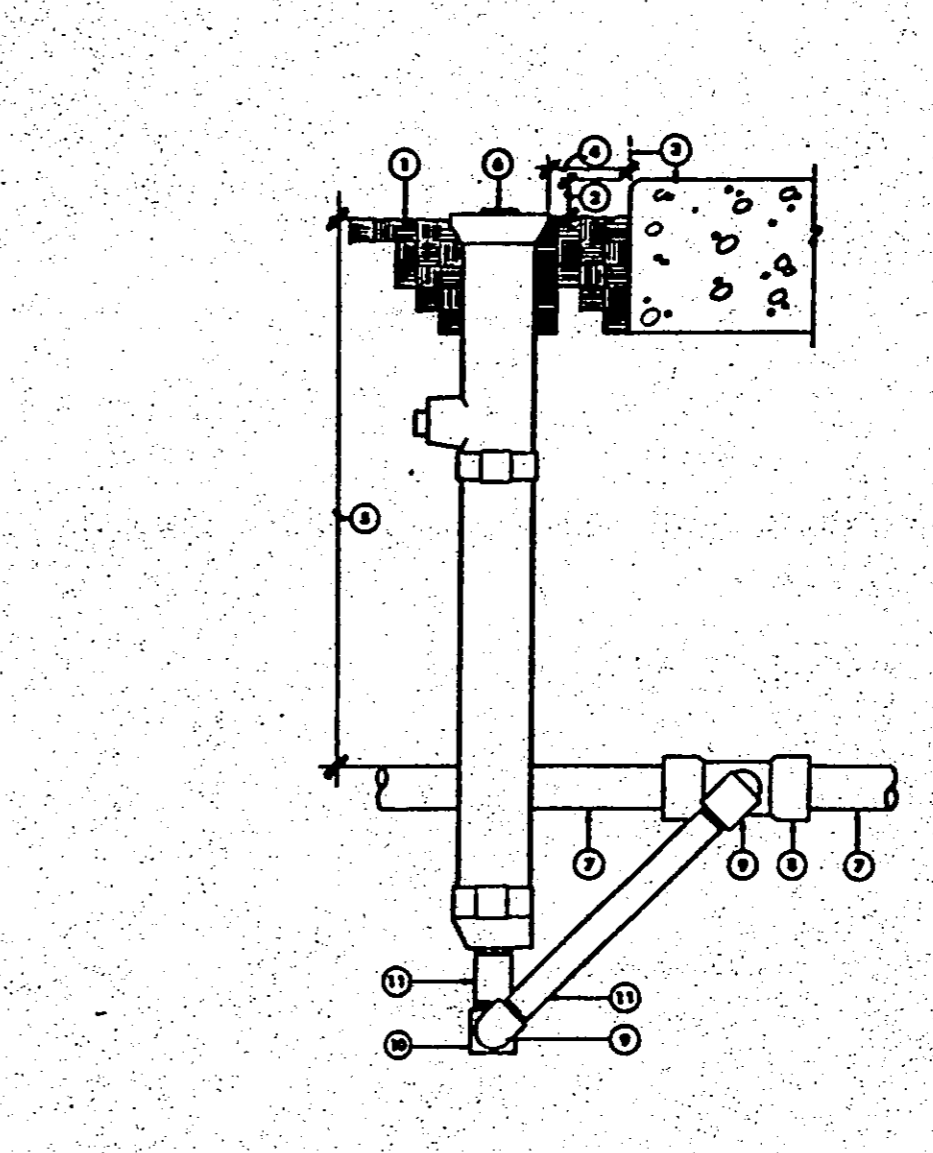

| | |
|--|--|
| | |
| | |
| | |
| | |
| | |

JOB NO. 7030

DATE JUNE 1, 1998

SCALE N/A

SHEET

L-18

OF L-20

NORTH

BACKFLOW DEVICE

REMOTE CONTROL VALVE

ROTOR POP-UP SPRINKLER

TREE PLANTING

SHRUB PLANTING

CONTROLLER

SHRUB POP-UP SPRINKLER

QUICK COUPLER VALVE