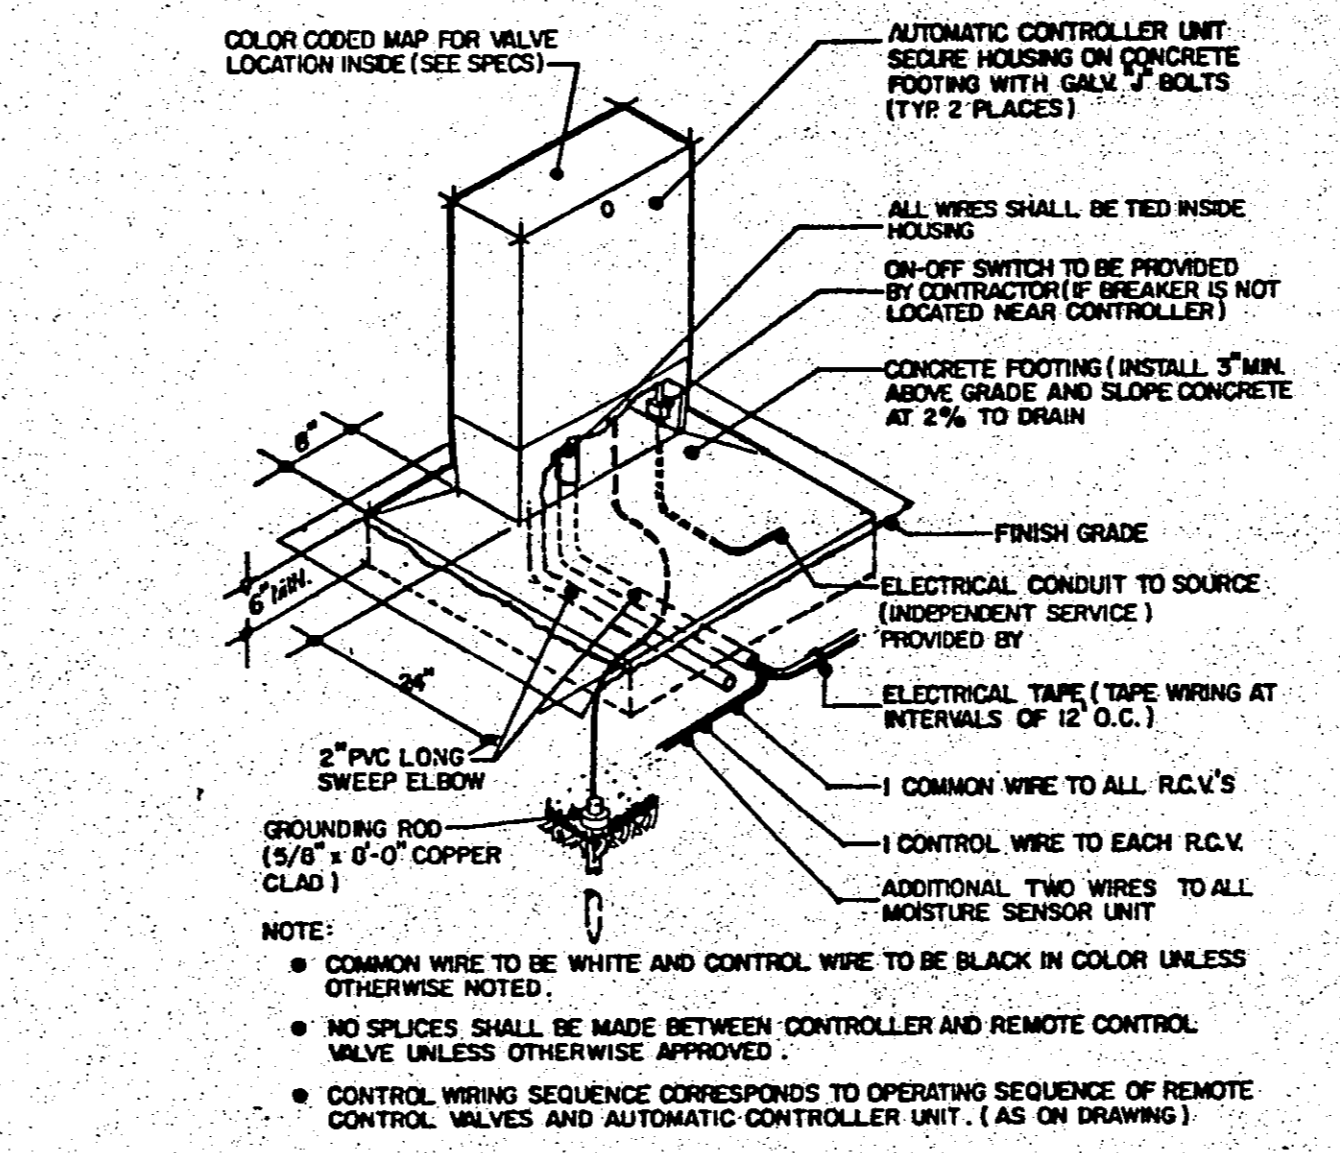

BACKFLOW DEVICE

REMOTE CONTROL VALVE

ROTOR POP-UP SPRINKLER

TREE PLANTING

SHRUB PLANTING

CONTROLLER

SHRUB POP-UP SPRINKLER

QUICK COUPLER VALVE