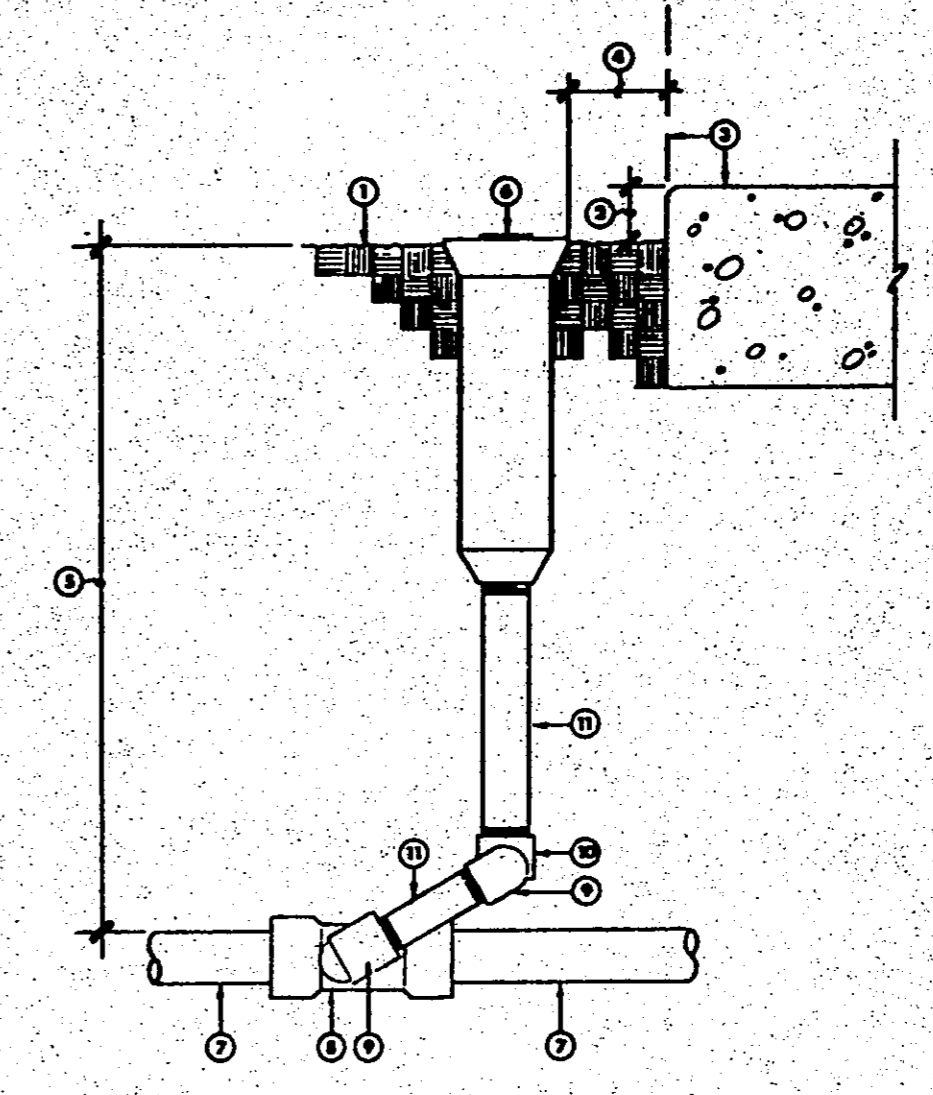

| | |
|--|--|
| | |
| | |
| | |
| | |
| | |

JOB NO. 7030

DATE JUNE 1, 1998

SCALE N/A

SHEET

L-18

OF L-20

NORTH

BACKFLOW DEVICE

REMOTE CONTROL VALVE

ROTOR POP-UP SPRINKLER

TREE PLANTING

SHRUB PLANTING

CONTROLLER

SHRUB POP-UP SPRINKLER

QUICK COUPLER VALVE

LAWN POP-UP SPRINKLER

GATE VALVE

THRUST BLOCKING