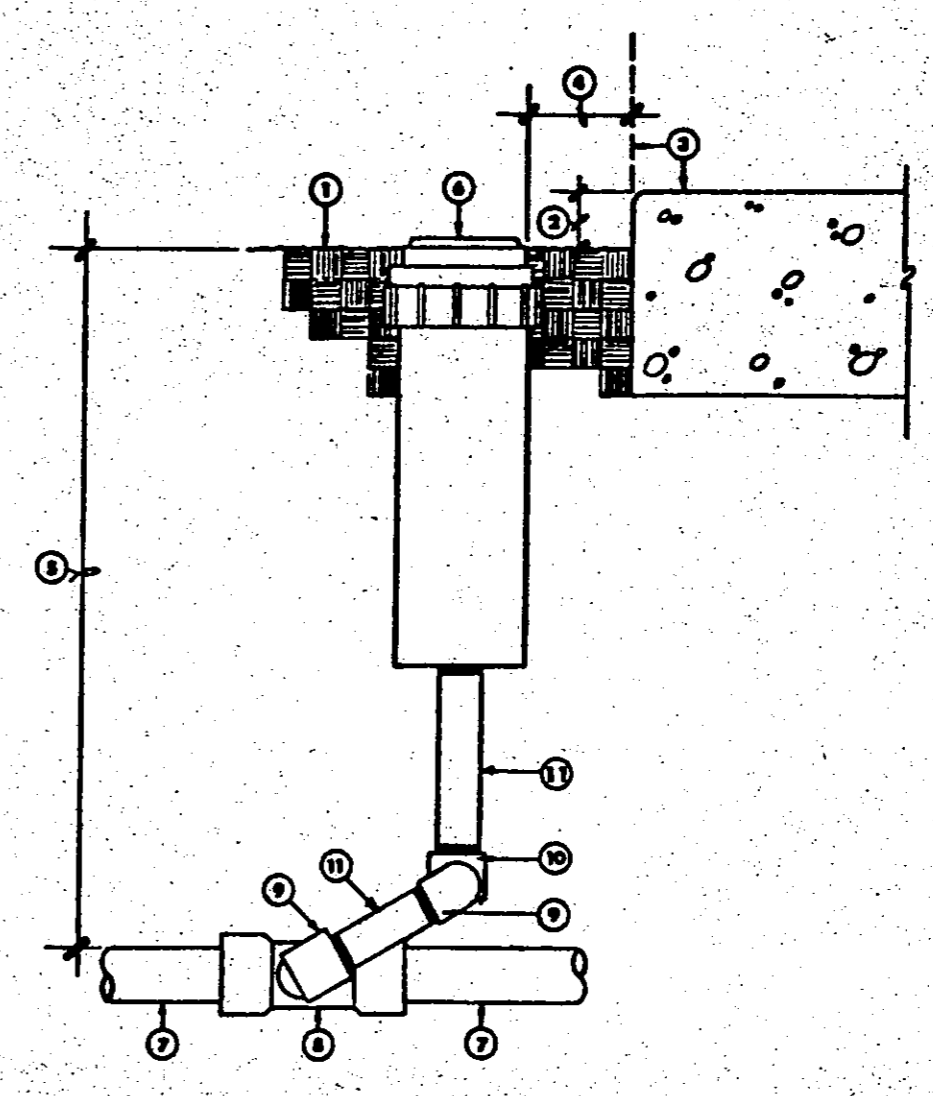

| | |
|--|--|
| | |
| | |
| | |
| | |
| | |

JOB NO. 7030

DATE JUNE 1, 1998

SCALE N/A

SHEET

L-18

OF L-20

NORTH

BACKFLOW DEVICE

REMOTE CONTROL VALVE

ROTOR POP-UP SPRINKLER

TREE PLANTING

SHRUB PLANTING

CONTROLLER

SHRUB POP-UP SPRINKLER

QUICK COUPLER VALVE