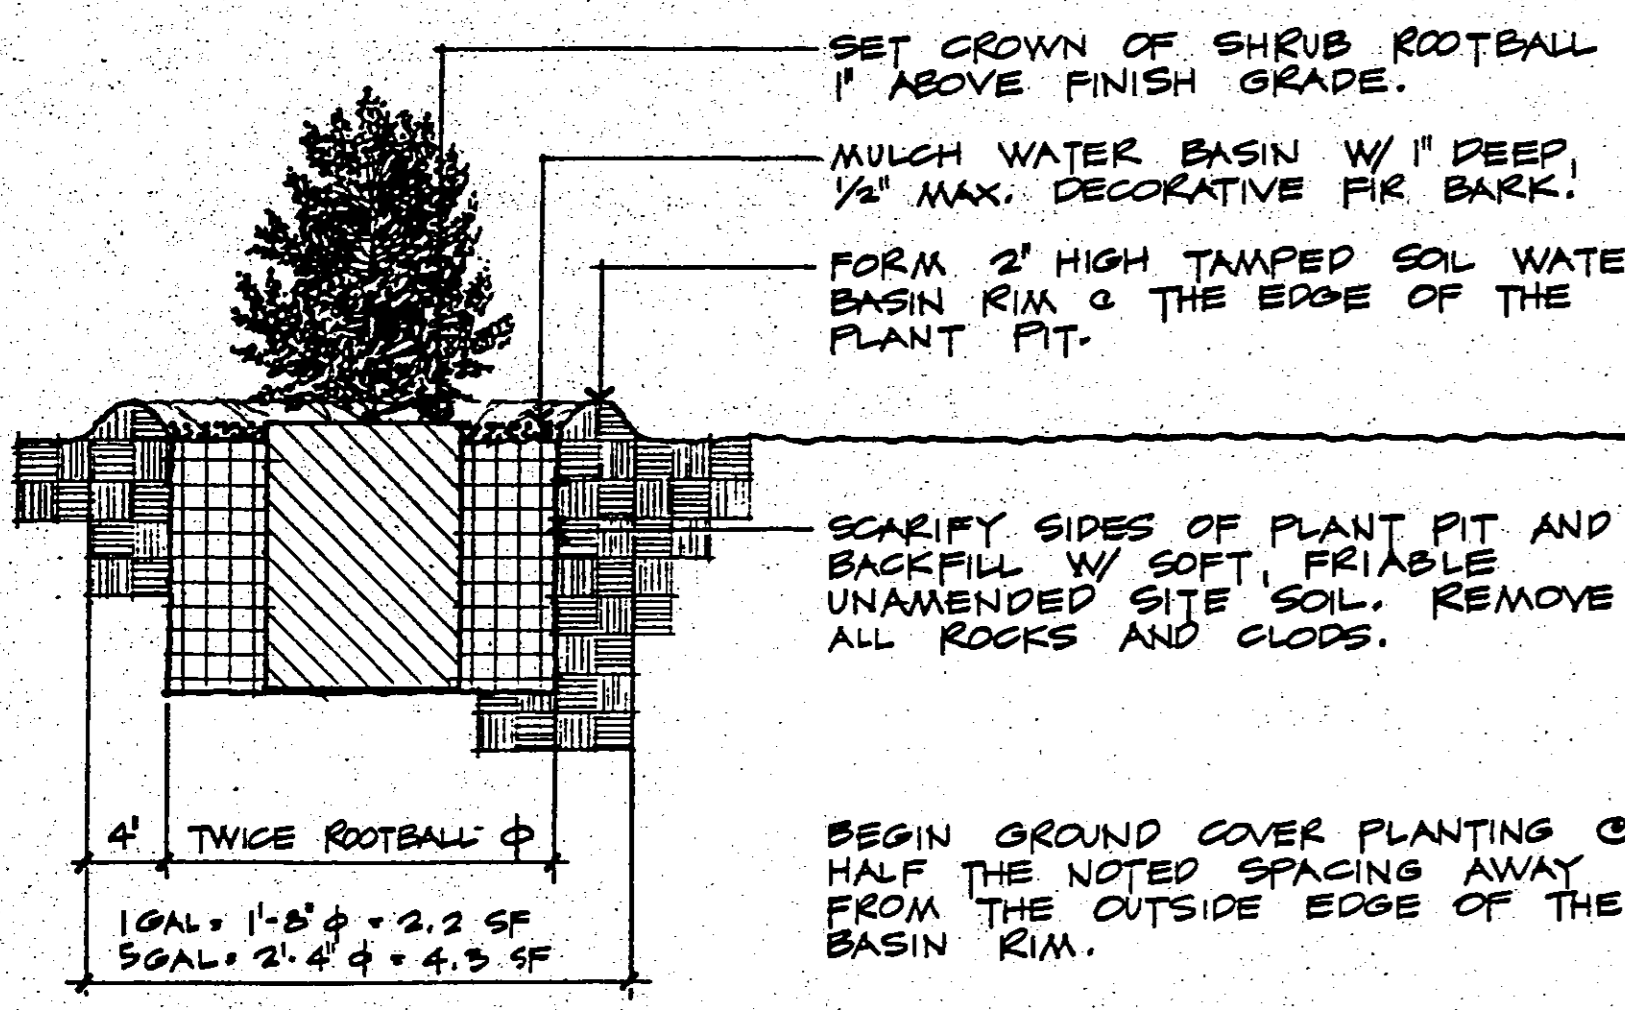

| | |
|--|--|
| | |
| | |
| | |
| | |
| | |

JOB NO. 7030

DATE JUNE 1, 1998

SCALE N/A

SHEET

L-18

OF L-20

NORTH

BACKFLOW DEVICE

REMOTE CONTROL VALVE

ROTOR POP-UP SPRINKLER

TREE PLANTING

SHRUB PLANTING

CONTROLLER

SHRUB POP-UP SPRINKLER

QUICK COUPLER VALVE