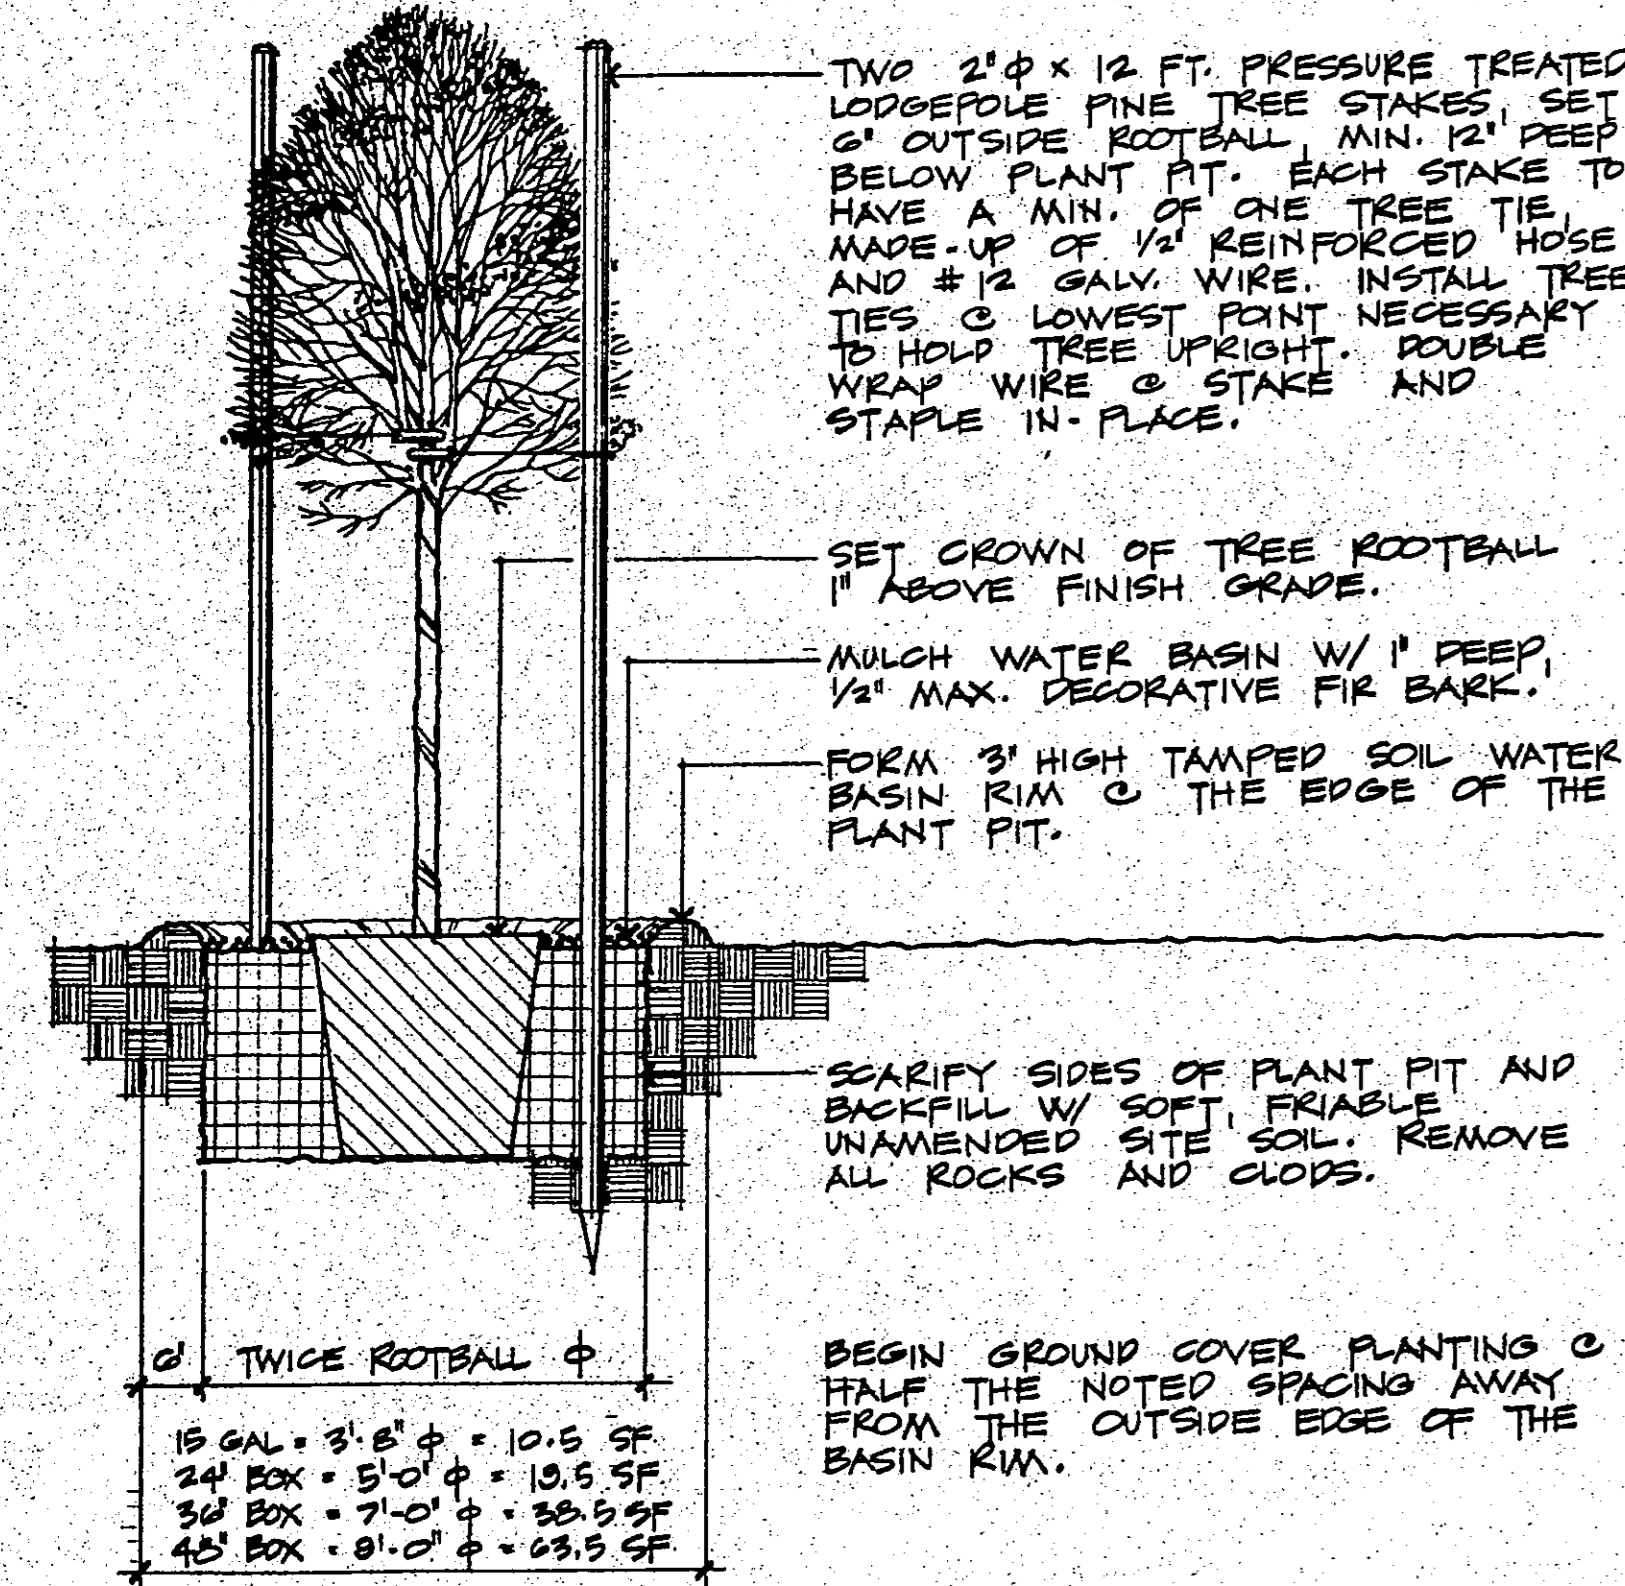

| | |
|--|--|
| | |
| | |
| | |
| | |
| | |

JOB NO. 7030

DATE JUNE 1, 1998

SCALE N/A

SHEET

L-18

OF L-20

NORTH

BACKFLOW DEVICE

REMOTE CONTROL VALVE

ROTOR POP-UP SPRINKLER

TREE PLANTING

SHRUB PLANTING

CONTROLLER

SHRUB POP-UP SPRINKLER

QUICK COUPLER VALVE