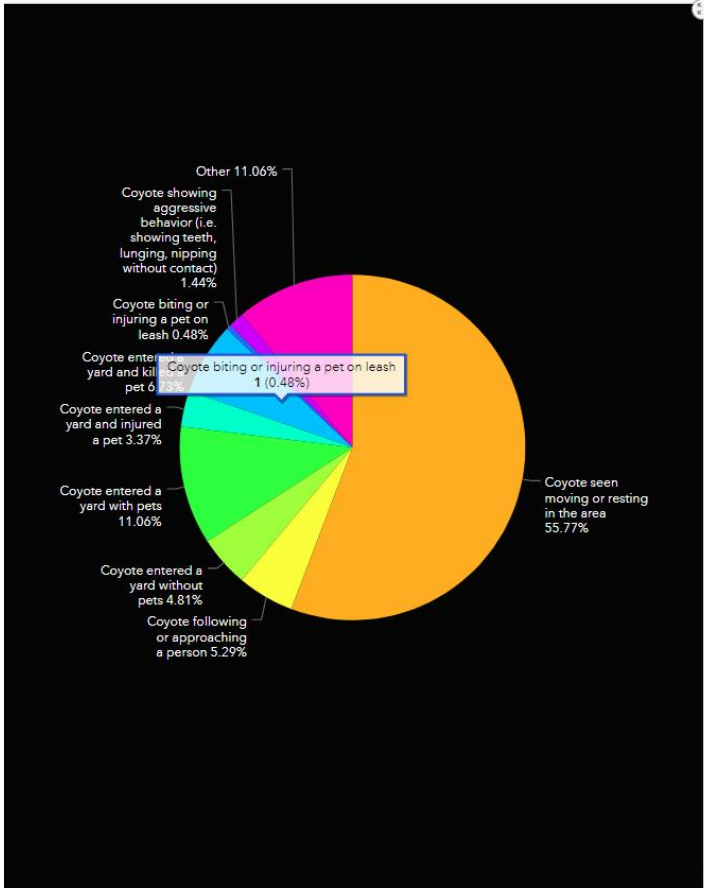

Historic RPV Coyote Sightings

All 2022 2021 2020 2019 2018 2017

Historic Coyote Data 2017-2022 (as of 8/17/22)

Coyote_Action

- Coyote seen moving or resting in the area
- Coyote following or approaching a person
- Coyote entered a yard without pets
- Coyote entered a yard with pets
- Coyote entered a yard and injured a pet
- Coyote entered a yard and killed a pet
- Coyote biting or injuring a pet on leash
- Coyote showing aggressive behavior (i.e. showing teeth, lunging, nipping without contact)
- Other

City Limit Boundary

City Limit Boundary

216