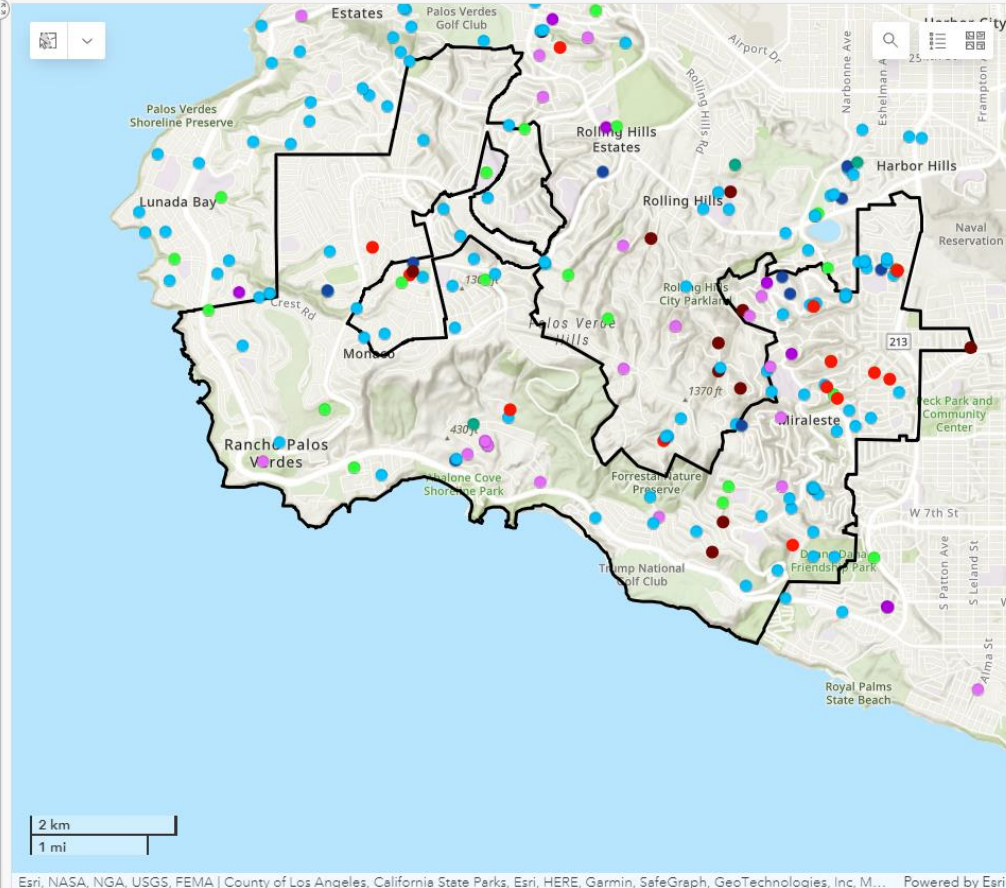

Historic RPV Coyote Sightings

All 2022 2021 2020 2019 2018 2017

Historic Coyote Data 2017-2022 (as of 8/17/22)

Coyote_Action

- Coyote seen moving or resting in the area
- Coyote following or approaching a person
- Coyote entered a yard without pets
- Coyote entered a yard with pets
- Coyote entered a yard and injured a pet
- Coyote entered a yard and killed a pet
- Coyote biting or injuring a pet on leash
- Coyote showing aggressive behavior (i.e. showing teeth, lunging, nipping without contact)
- Other

City Limit Boundary

City Limit Boundary

216