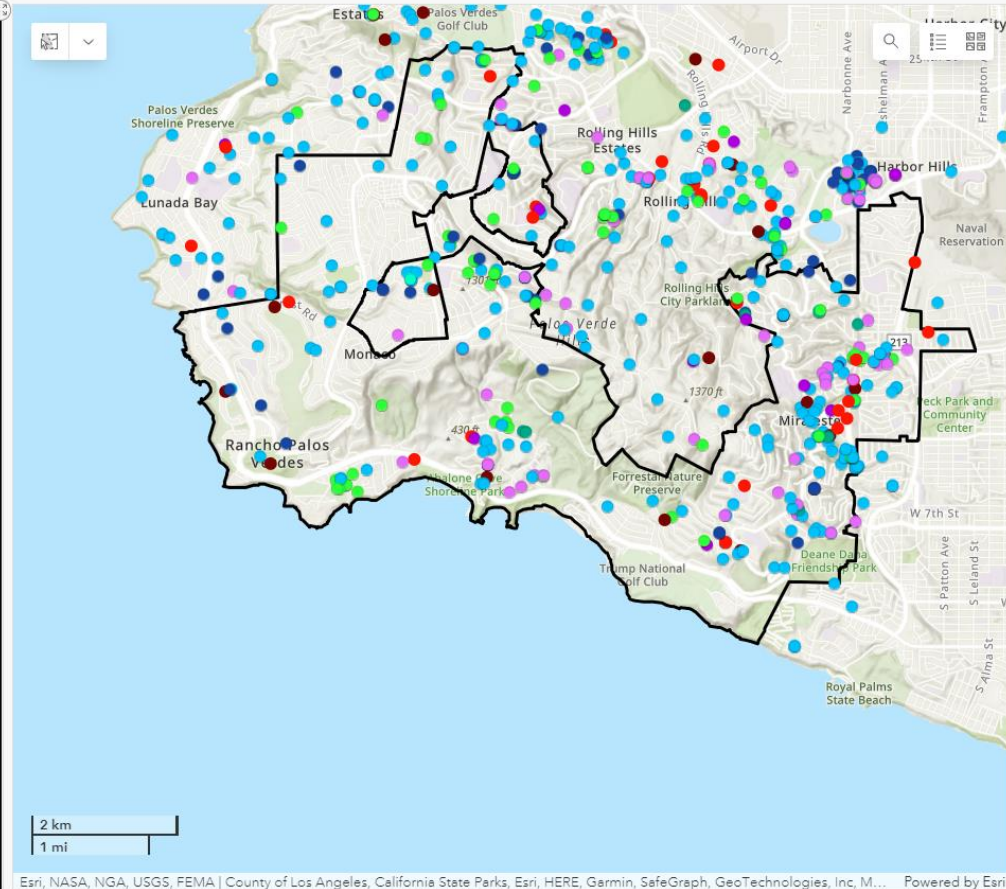

# Historic RPV Coyote Sightings

All 2022 2021 2020 2019 2018 2017

**Historic Coyote Data 2017-2022 (as of 8/17/22)**

**Coyote\_Action**

- Coyote seen moving or resting in the area
- Coyote following or approaching a person
- Coyote entered a yard without pets
- Coyote entered a yard with pets
- Coyote entered a yard and injured a pet
- Coyote entered a yard and killed a pet
- Coyote biting or injuring a pet on leash
- Coyote showing aggressive behavior (i.e. showing teeth, lunging, nipping without contact)
- Other

**City\_Limit\_Boundary**

City Limit Boundary