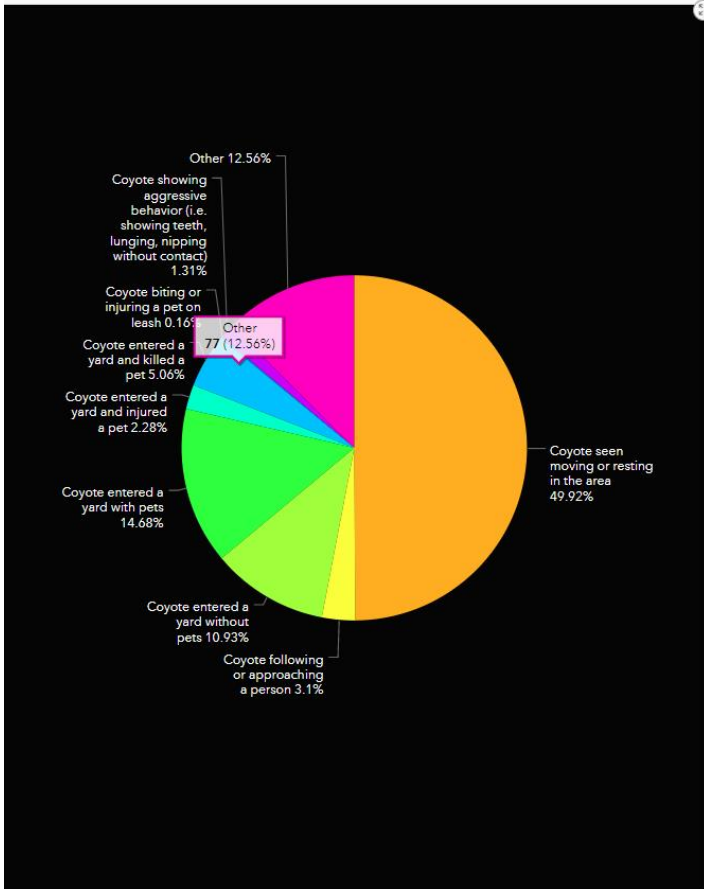

# Historic RPV Coyote Sightings

All 2022 2021 2020 2019 2018 2017

**Historic Coyote Data 2017-2022 (as of 8/17/22)**

**Coyote\_Action**

- Coyote seen moving or resting in the area
- Coyote following or approaching a person
- Coyote entered a yard without pets
- Coyote entered a yard with pets
- Coyote entered a yard and injured a pet
- Coyote entered a yard and killed a pet
- Coyote biting or injuring a pet on leash
- Coyote showing aggressive behavior (i.e. showing teeth, lunging, nipping without contact)
- Other

**City\_Limit\_Boundary**

City Limit Boundary