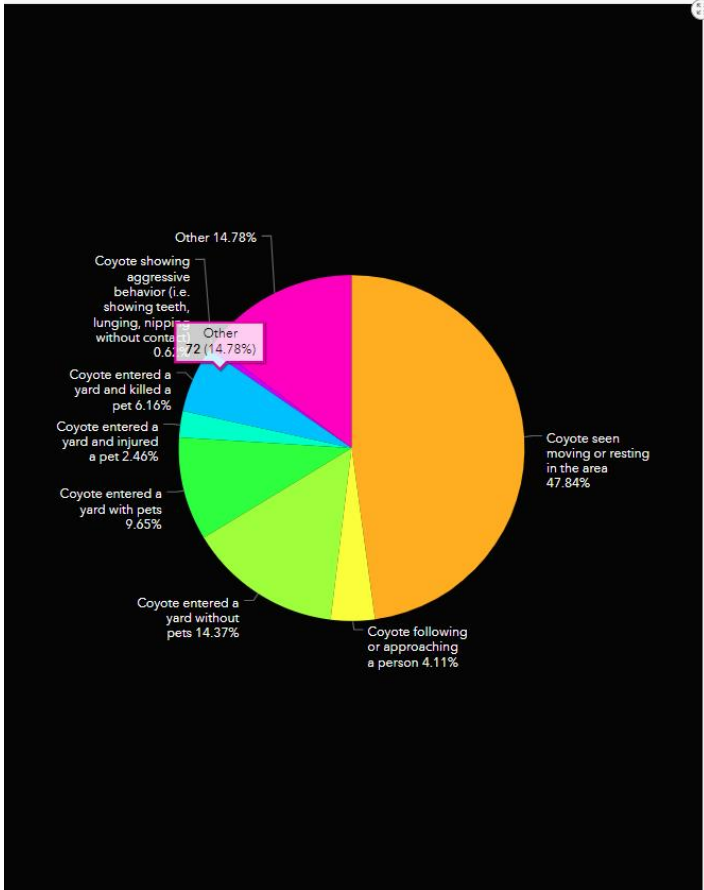

Historic RPV Coyote Sightings

All 2022 2021 2020 2019 2018 2017

Historic Coyote Data 2017-2022 (as of 8/17/22)

Coyote_Action

- Coyote seen moving or resting in the area
- Coyote following or approaching a person
- Coyote entered a yard without pets
- Coyote entered a yard with pets
- Coyote entered a yard and injured a pet
- Coyote entered a yard and killed a pet
- Coyote biting or injuring a pet on leash
- Coyote showing aggressive behavior (i.e. showing teeth, lunging, nipping without contact)
- Other