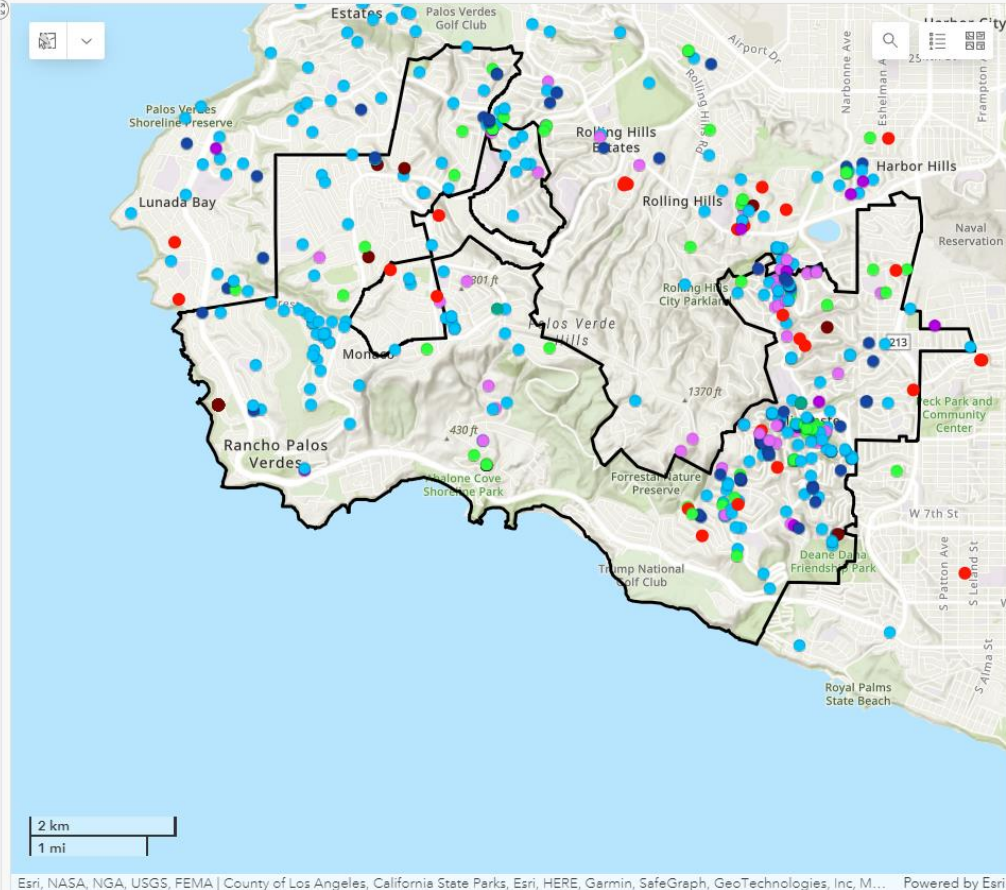

Historic RPV Coyote Sightings

All 2022 2021 2020 2019 2018 2017

Historic Coyote Data 2017-2022 (as of 8/17/22)

Coyote_Action

- Coyote seen moving or resting in the area
- Coyote following or approaching a person
- Coyote entered a yard without pets
- Coyote entered a yard with pets
- Coyote entered a yard and injured a pet
- Coyote entered a yard and killed a pet
- Coyote biting or injuring a pet on leash
- Coyote showing aggressive behavior (i.e. showing teeth, lunging, nipping without contact)
- Other

City Limit_Boundary

City Limit Boundary

505

Esri, NASA, NGA, USGS, FEMA | County of Los Angeles, California State Parks, Esri, HERE, Garmin, SafeGraph, GeoTechnologies, Inc, M... Powered by Esri