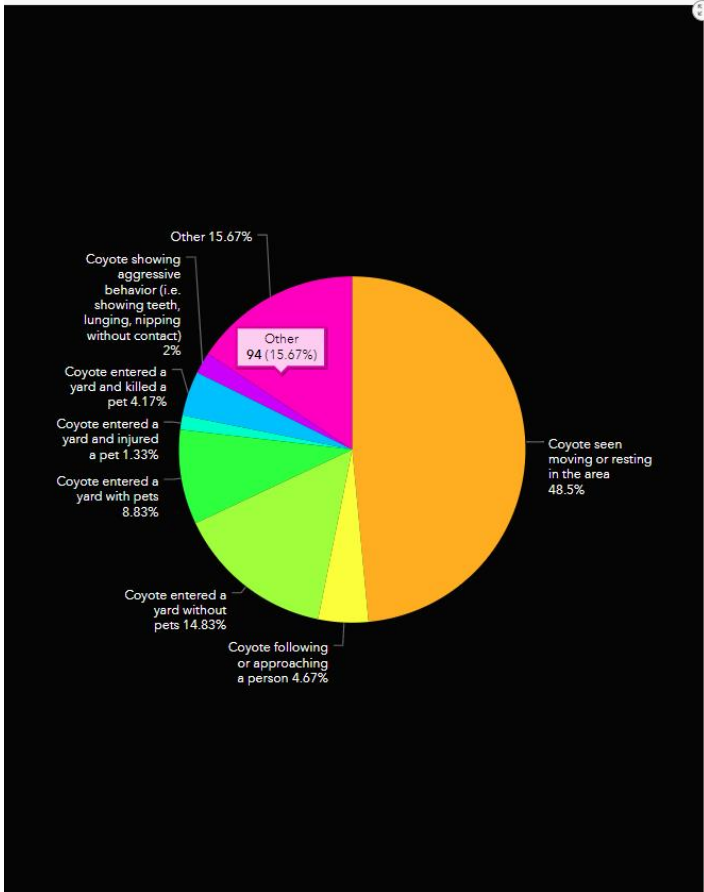

Historic RPV Coyote Sightings

All 2022 2021 2020 2019 2018 2017

Historic Coyote Data 2017-2022 (as of 8/17/22)

Coyote_Action

- Coyote seen moving or resting in the area
- Coyote following or approaching a person
- Coyote entered a yard without pets
- Coyote entered a yard with pets
- Coyote entered a yard and injured a pet
- Coyote entered a yard and killed a pet
- Coyote biting or injuring a pet on leash
- Coyote showing aggressive behavior (i.e. showing teeth, lunging, nipping without contact)
- Other

City_Limit_Boundary

City Limit Boundary

616