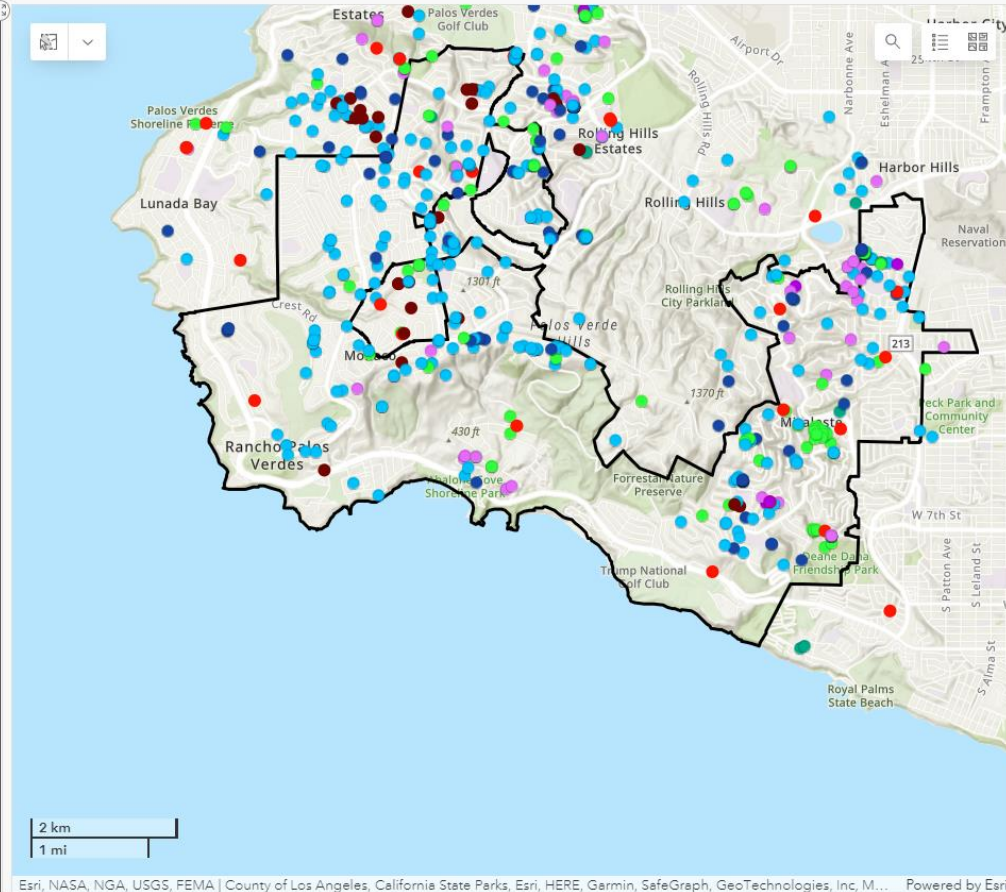

Historic RPV Coyote Sightings

All 2022 2021 2020 2019 2018 2017

Historic Coyote Data 2017-2022 (as of 8/17/22)

Coyote_Action

- Coyote seen moving or resting in the area
- Coyote following or approaching a person
- Coyote entered a yard without pets
- Coyote entered a yard with pets
- Coyote entered a yard and injured a pet
- Coyote entered a yard and killed a pet
- Coyote biting or injuring a pet on leash
- Coyote showing aggressive behavior (i.e. showing teeth, lunging, nipping without contact)
- Other

City_Limit_Boundary

City Limit Boundary

616