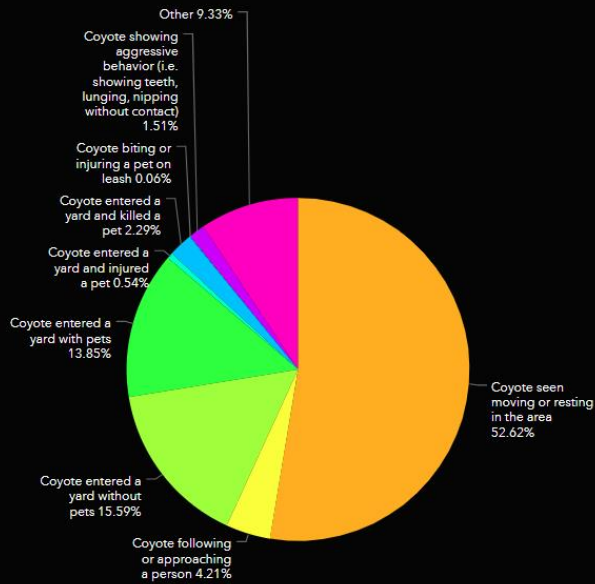

Historic RPV Coyote Sightings

All 2022 2021 2020 2019 2018 2017

Historic Coyote Data 2017-2022 (as of 8/17/22)

- Coyote_Action**
- Coyote seen moving or resting in the area
 - Coyote following or approaching a person
 - Coyote entered a yard without pets
 - Coyote entered a yard with pets
 - Coyote entered a yard and injured a pet
 - Coyote entered a yard and killed a pet
 - Coyote biting or injuring a pet on leash
 - Coyote showing aggressive behavior (i.e. showing teeth, lunging, nipping without contact)
 - Other

City_Limit_Boundary
City Limit Boundary

1.7k