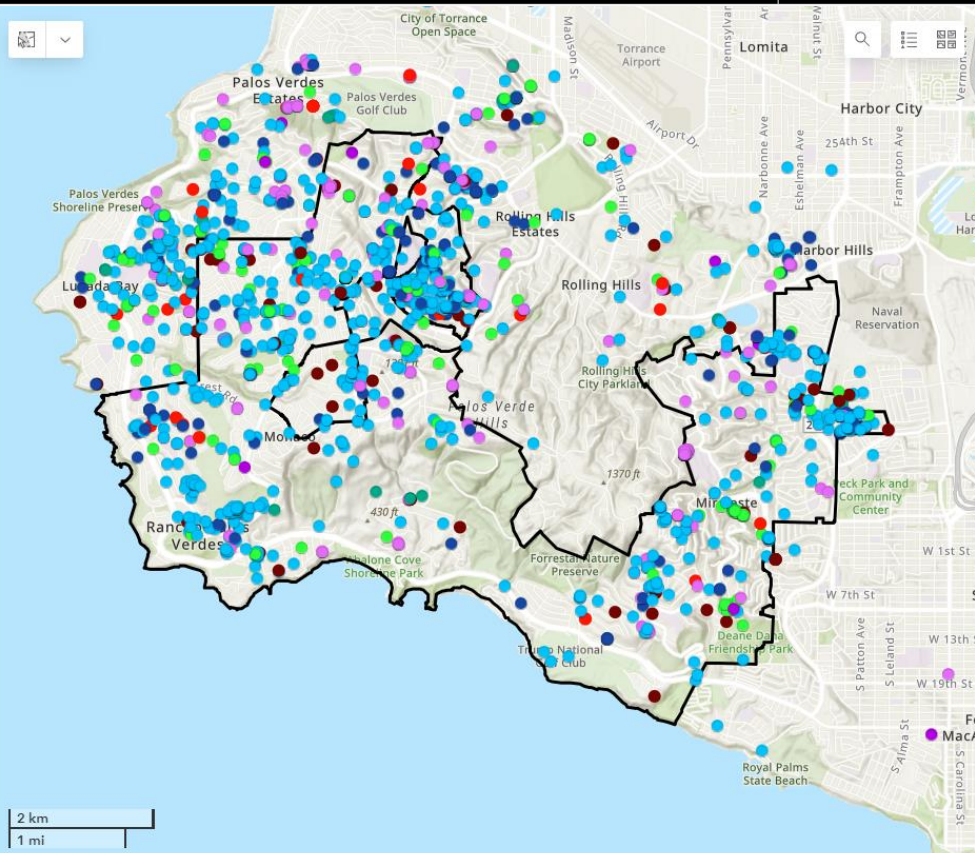

Historic RPV Coyote Sightings

All 2022 2021 2020 2019 2018 2017

Historic Coyote Data 2017-2022 (as of 8/17/22)

- Coyote_Action**
- Coyote seen moving or resting in the area
 - Coyote following or approaching a person
 - Coyote entered a yard without pets
 - Coyote entered a yard with pets
 - Coyote entered a yard and injured a pet
 - Coyote entered a yard and killed a pet
 - Coyote biting or injuring a pet on leash
 - Coyote showing aggressive behavior (i.e. showing teeth, lunging, nipping without contact)
 - Other

City_Limit_Boundary
City Limit Boundary

1.7k