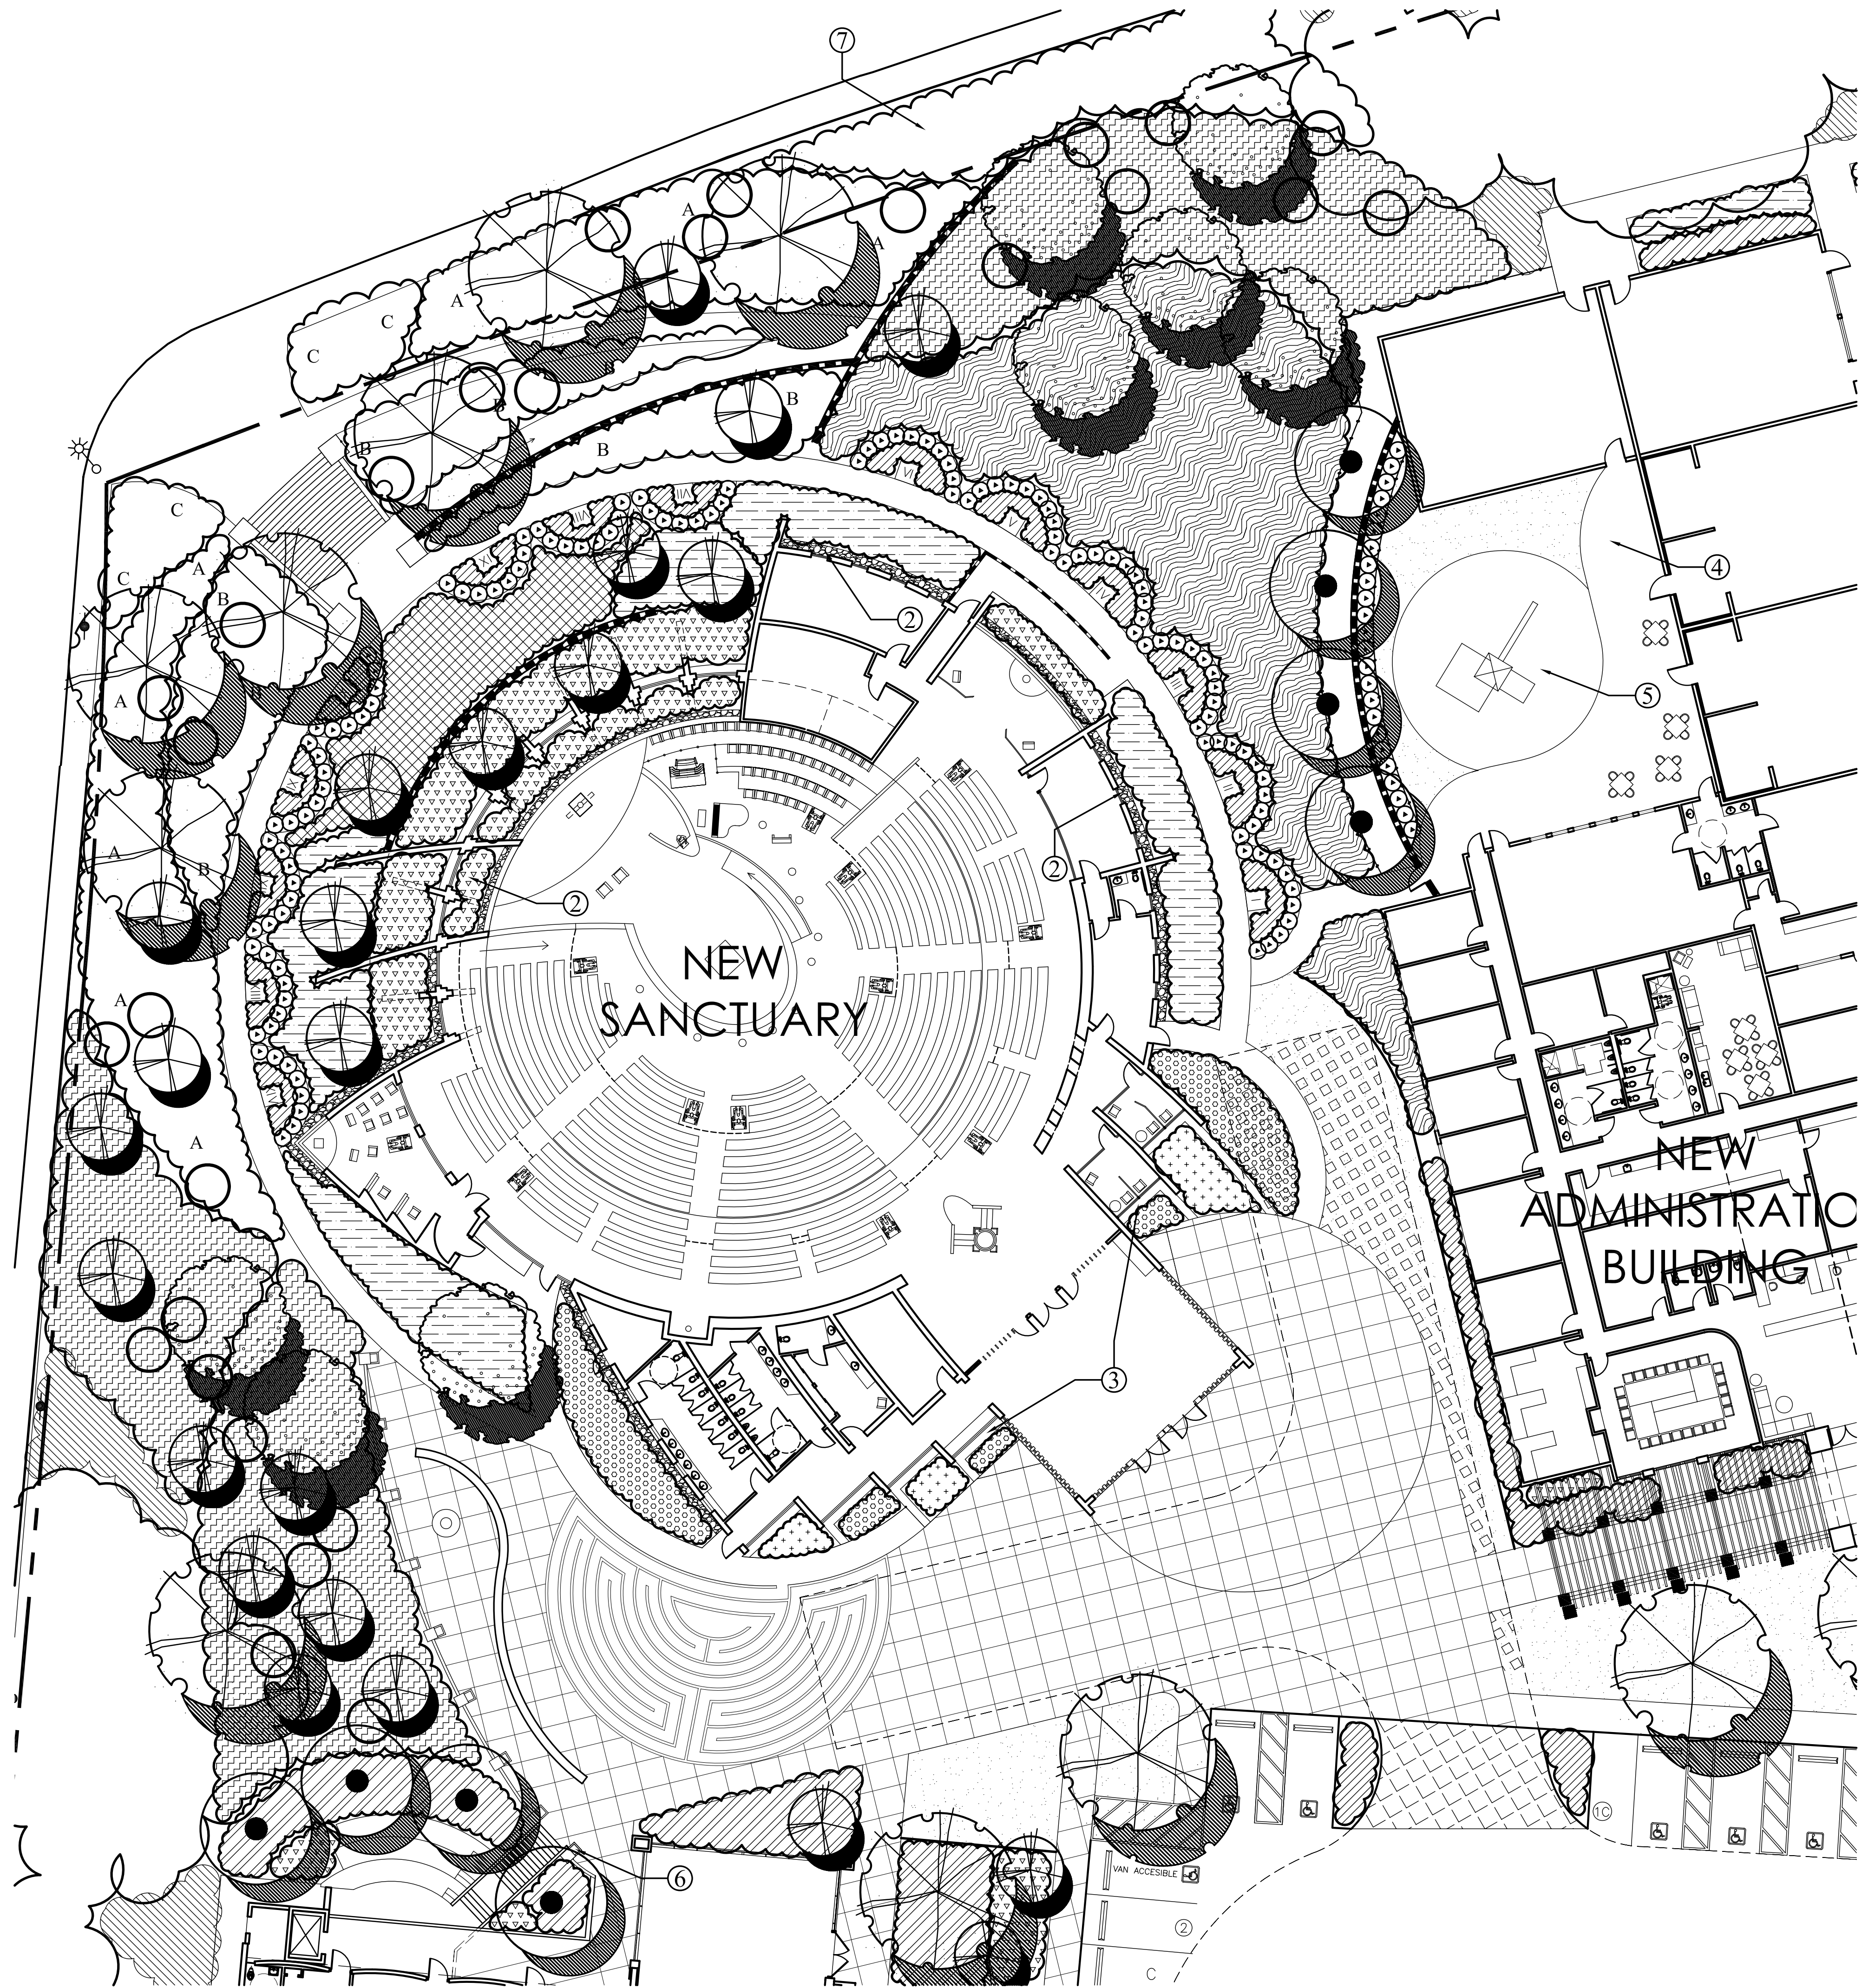

Date
Sheet
Of **L-2**
Sheets

PLANT LIST

SYMBOL	BOTANICAL NAME	COMMON NAME	SIZE	REMARKS
TREES				
	<i>Platanus racemosa</i>	California Sycamore	48" BOX 24" BOX	
	<i>Olea europaea</i> 'Swan Hill'	Olive	36" BOX	Fruitless
	<i>Schinus molle</i>	California Pepper Tree	24" BOX	
	<i>Prunus c.</i> 'Mt. Saint Helens'	Purple Leaf Plum	24" BOX	
	<i>Cercis occidentalis</i>	Western Redbud	24" BOX	
	<i>Podocarpus macrophylla</i> 'Maki'	Fern Pine	15 GAL	
	Existing Trees			
SHRUBS				
	<i>Heteromeles arbutifolia</i>	Toyon	15 GAL	
	Existing Shrubs			
	<i>Phormium tenax</i> 'Jack Spratt'	New Zealand Flax	1 G	
	<i>Acacia longifolia</i>	Sydney Golden Wattle	1 G @ 36" O.C.	
	<i>Lantana montevidensis</i>	Spreading Lantana	1 G @ 18" O.C.	
	<i>Abelia grandiflora</i>	Glossy Abelia	1 G @ 18" O.C.	
	<i>Phormium tenax</i> 'Dusky Chief'	New Zealand Flax	5 G @ 4' O.C.	
	<i>Cotoneaster dammeri</i> 'lowfast'	Prostrate Cotoneaster	1 G @ 3' O.C.	
	<i>Pittosporum tobira</i> 'Wheelerii'	Wheeler's Dwarf Tobira	5 G @ 3' O.C.	
	<i>Xylosma congestum</i> 'compactum'	Dwarf Xylosma	5 G @ 3' O.C.	
	<i>Hemerocallis</i> 'Hybrid'	Dwarf Day Lily	1 G @ 12" O.C. 12 different flower colors @ stations	
	<i>Pelargonium peltatum</i>	Ivy Geranium 'Pink'	4" POTS @ 12" O.C.	
	<i>Pelargonium peltatum</i>	Ivy Geranium 'Lavender'	4" POTS @ 12" O.C.	
	<i>Gazania mitsuwa</i> 'White'	NCN		
	Meadow Grass / Wild Flowers			
	Marathon II, Tall Fescue	Sod Turf		
	<i>Parthenocissus tricuspidata</i>	Boston Ivy	1 GAL	
	<i>Distictis buccinatoria</i>	Blood Red Trumpet Vine	5 GAL	

- LEGEND**
- ① Turf block
 - ② Decomposed granite
 - ③ Crushed, recycled glass. Color to be selected
 - ④ Concrete paving
 - ⑤ Play equipment with rubberized safety matting
 - ⑥ Urn pot with flowering shrub at each column
 - ⑦ Ivy to match existing
 - ⑧ Mulch only
 - ⑨ Daylilies in end islands